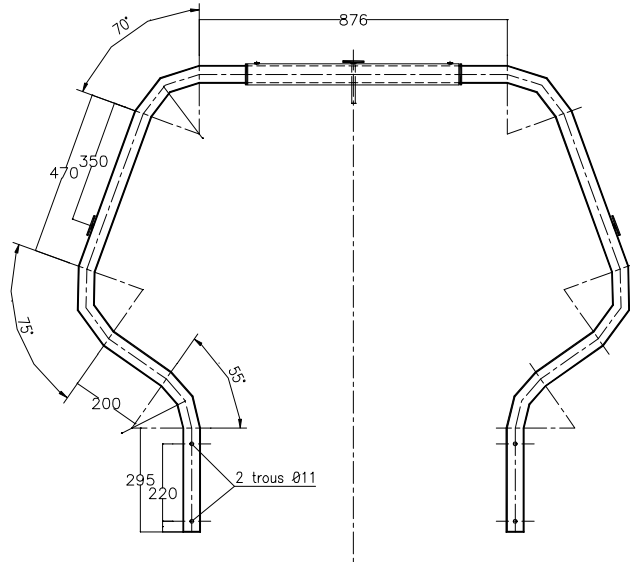

Adjustable Aft frame
Z1167 ROLLBAR PRO 500 600/EXP500>600