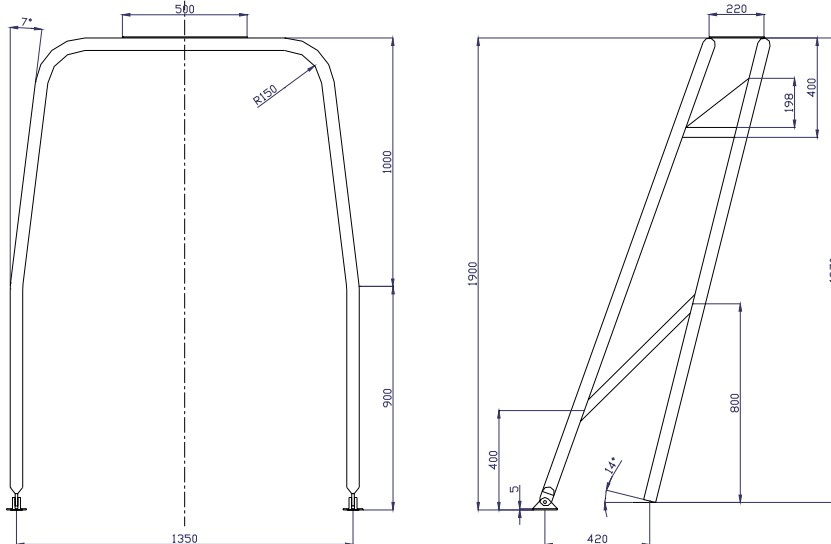

Aft frame 700/730 sea rib
Z66004 ROLL BAR 700SRO/730 SRMN

THIS MATERIAL CONTAINS PROPRIETARY DATA BELONGING TO ZODIAC INTERNATIONAL UNAUTHORIZED DISCLOSURE, USE OR REPRODUCTION WILL RESULT IN LIABILITY. ZODIAC RESERVES THE RIGHT TO CHANGE THE SPECIFICATIONS OF THIS TECHNICAL DATA SHEET WITHOUT NOTICE.

The overall appearances of the watercraft depicted in this document are trademarks of Zodiac