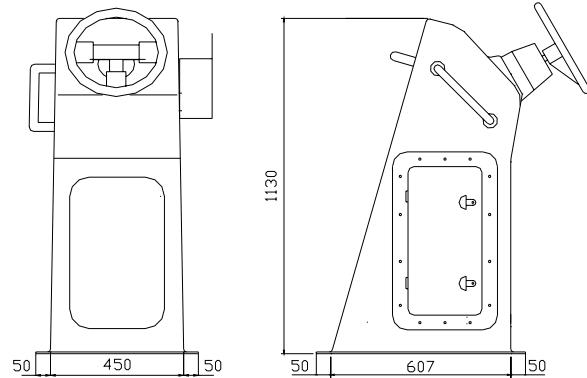

ZODIAC INTERNATIONAL

DIVISION MARINE

**Stand up console, GRP
Z1047 CONSOLE PILOTE SRMN**