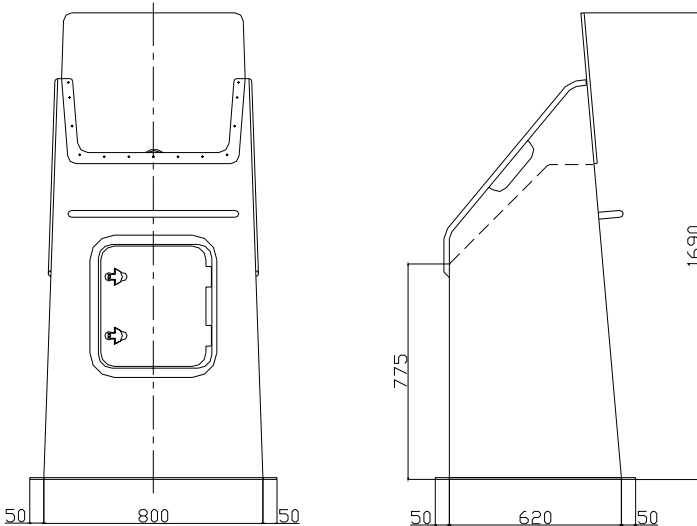

# ZODIAC INTERNATIONAL

DIVISION MARINE

**Jockey console 2 pers, GRP  
Z66014 CONSOLE JOCKEY 2P GRP**

**Jockey console 1 pers, GRP  
Z66015 CONSOLE DELTA 1P GRP**

**Stand up console, large aluminum  
Z66002 CONSOLE DEBOUT ALUMINIUM**