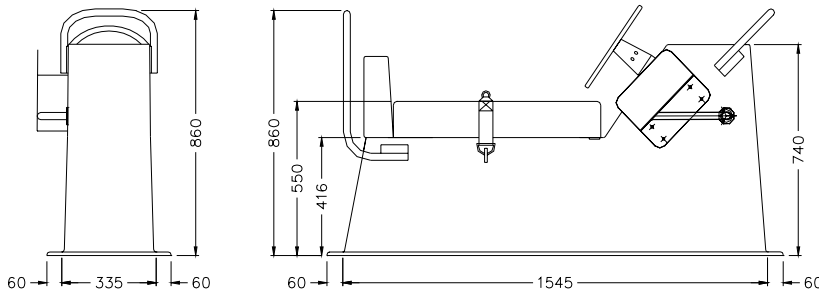

**Stand up console, large, GRP
Z66012 CONSOLE DEBOUT LARGE GRP**

ZODIAC INTERNATIONAL

DIVISION MARINE

**Jockey console 2 pers, GRP
Z66014 CONSOLE JOCKEY 2P GRP**