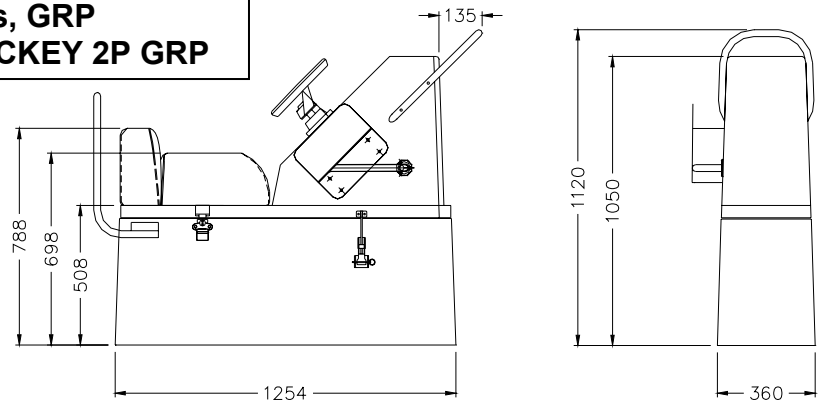

# ZODIAC INTERNATIONAL

DIVISION MARINE

**Jockey console 2 pers, GRP  
Z66014 CONSOLE JOCKEY 2P GRP**

**Jockey console 1 pers, GRP  
Z66015 CONSOLE DELTA 1P GRP**

**Stand up console, large aluminum  
Z66002 CONSOLE DEBOUT ALUMINIUM**