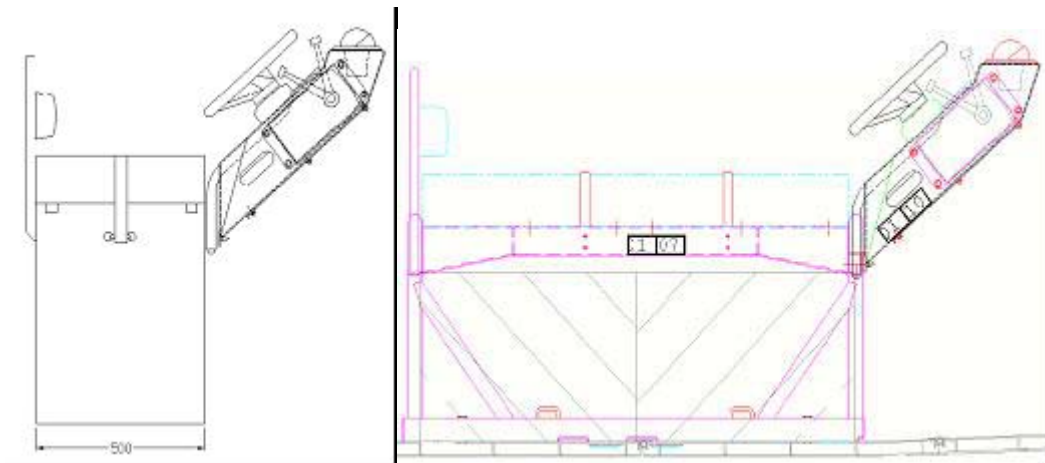

THIS MATERIAL CONTAINS PROPRIETARY DATA BELONGING TO ZODIAC INTERNATIONAL UNAUTHORIZED DISCLOSURE, USE OR REPRODUCTION WILL RESULT IN LIABILITY. ZODIAC RESERVES THE RIGHT TO CHANGE THE SPECIFICATIONS OF THIS TECHNICAL DATA SHEET WITHOUT NOTICE.