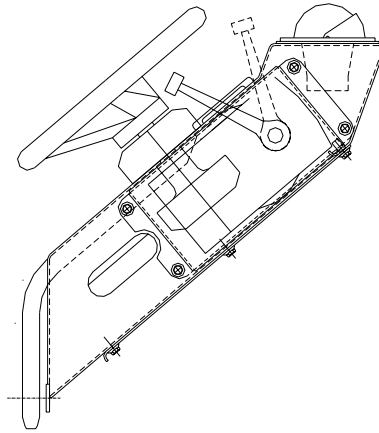

The overall appearances of the watercraft depicted in this document are trademarks of Zodiac

TDS consoles

Dimensions and weight + or - 3 % (5% on prototype)

page 4 / 5

# ZODIAC INTERNATIONAL

DIVISION MARINE

CONSOLE EQUIPEE

**Steering box small**  
Z66028

THIS MATERIAL CONTAINS PROPRIETARY DATA BELONGING TO ZODIAC INTERNATIONAL UNAUTHORIZED DISCLOSURE, USE OR REPRODUCTION WILL RESULT IN LIABILITY. ZODIAC RESERVES THE RIGHT TO CHANGE THE SPECIFICATIONS OF THIS TECHNICAL DATA SHEET WITHOUT NOTICE.