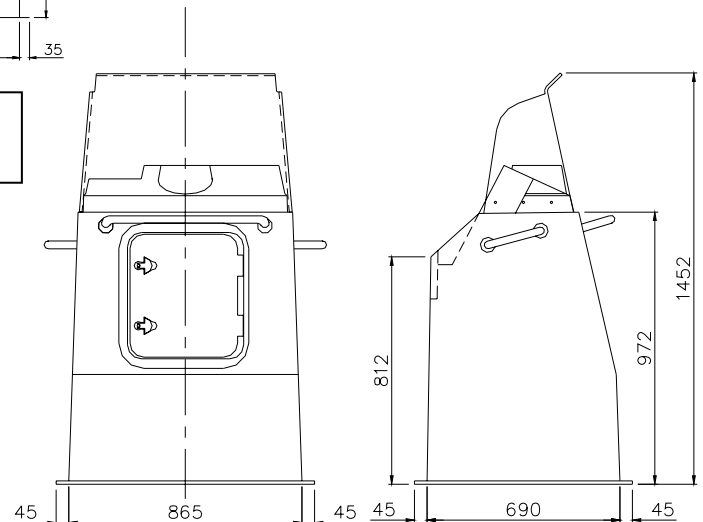

# ZODIAC INTERNATIONAL

DIVISION MARINE

**Stand up console, GRP  
Z1124 CONSOLE PILOTE**

**Stand up console, GRP  
Z1047 CONSOLE PILOTE SRMN**

**Stand up console, low, GRP  
Z66013 CONSOLE DEBOUT BASSE GRP**