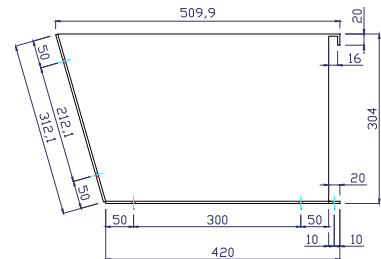

# ZODIAC INTERNATIONAL

DIVISION MARINE

Z66021 : TRANSOM WELL SR580/600 ALU BLACK

VUE DE FACE

VUE DE DESSUS

Z66022 : TRANSOM WELL SR700/730 ALU BLACK

THIS MATERIAL CONTAINS PROPRIETARY DATA BELONGING TO ZODIAC INTERNATIONAL UNAUTHORIZED DISCLOSURE, USE OR REPRODUCTION WILL RESULT IN LIABILITY. ZODIAC RESERVES THE RIGHT TO CHANGE THE SPECIFICATIONS OF THIS TECHNICAL DATA SHEET WITHOUT NOTICE.