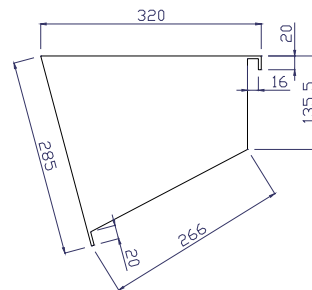

Z66020 : TRANSOM WELL SR530/550 ALU BLACK

THIS MATERIAL CONTAINS PROPRIETARY DATA BELONGING TO ZODIAC INTERNATIONAL UNAUTHORIZED DISCLOSURE, USE OR REPRODUCTION WILL RESULT IN LIABILITY. ZODIAC RESERVES THE RIGHT TO CHANGE THE SPECIFICATIONS OF THIS TECHNICAL DATA SHEET WITHOUT NOTICE.

The overall appearances of the watercraft depicted in this document are trademarks of Zodiac