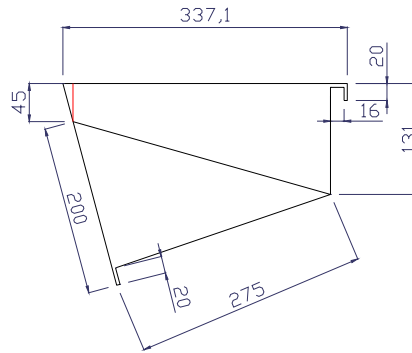

ZODIAC INTERNATIONAL

DIVISION MARINE

Z66019 : TRANSOM WELL SR480/500 ALU BLACK