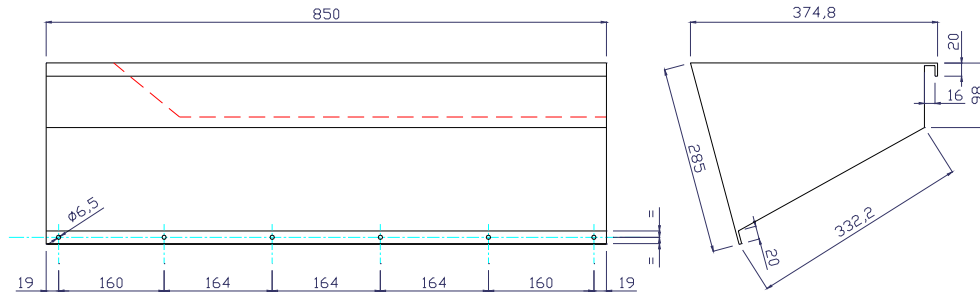

ZODIAC INTERNATIONAL

DIVISION MARINE

Z66021 : TRANSOM WELL SR580/600 ALU BLACK