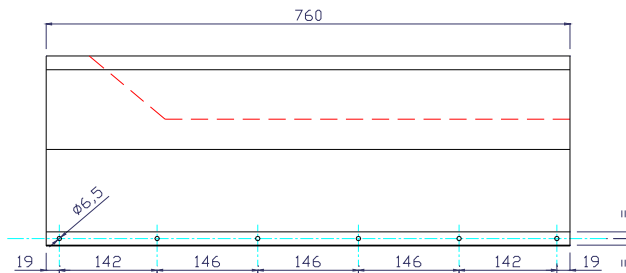

Z66020 : TRANSOM WELL SR530/550 ALU BLACK

THIS MATERIAL CONTAINS PROPRIETARY DATA BELONGING TO ZODIAC INTERNATIONAL UNAUTHORIZED DISCLOSURE, USE OR REPRODUCTION WILL RESULT IN LIABILITY. ZODIAC RESERVES THE RIGHT TO CHANGE THE SPECIFICATIONS OF THIS TECHNICAL DATA SHEET WITHOUT NOTICE.

The overall appearances of the watercraft depicted in this document are trademarks of Zodiac