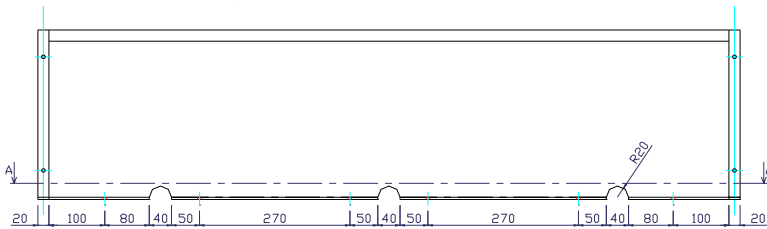

# ZODIAC INTERNATIONAL

DIVISION MARINE

Z66021 : TRANSOM WELL SR580/600 ALU BLACK

VUE DE FACE

VUE DE DESSUS

Z66022 : TRANSOM WELL SR700/730 ALU BLACK

THIS MATERIAL CONTAINS PROPRIETARY DATA BELONGING TO ZODIAC INTERNATIONAL UNAUTHORIZED DISCLOSURE, USE OR REPRODUCTION WILL RESULT IN LIABILITY. ZODIAC RESERVES THE RIGHT TO CHANGE THE SPECIFICATIONS OF THIS TECHNICAL DATA SHEET WITHOUT NOTICE.