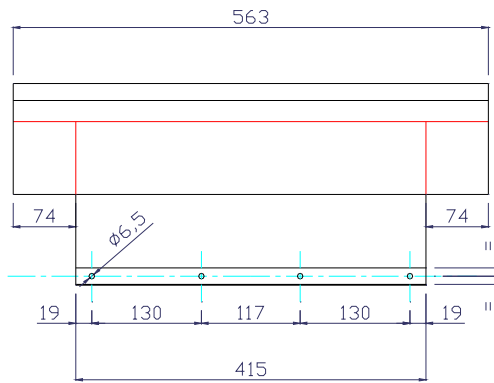

ZODIAC INTERNATIONAL

DIVISION MARINE

Z66019 : TRANSOM WELL SR480/500 ALU BLACK